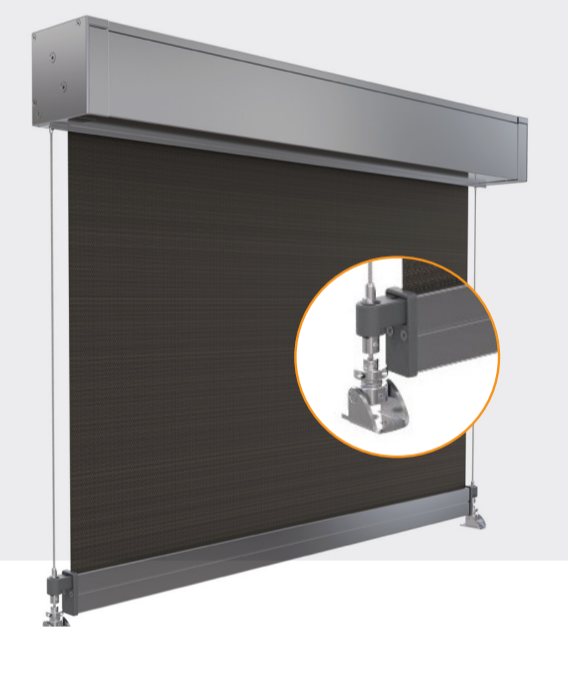

NEW PRODUCT RANGE

...outdoor living,
made comfortable

Proudly Manufactured in **Australia**

Ombra...The Ultimate External Screening Range

Zip Guide

Straight Drop

Wire Guide

Channel Guide

Zip Guide

Straight Drop

Wire Guide

Channel Guide

Fabric Colour

Exterior Fabric Colour Options

Colour, Texture and Pattern

When selecting your screening fabric consider the colours on your exterior such as the roof, guttering, bricks and other finishes. Every colour in the Ombra range will work harmoniously with the COLORBOND® exterior palette.

Whether you like a contrasting look using opposing colours, a similar tone for a subtle variation or an exact match for a uniform finish, the Ombra colour range can provide endless possibilities.

Be creative and transform your outdoors.